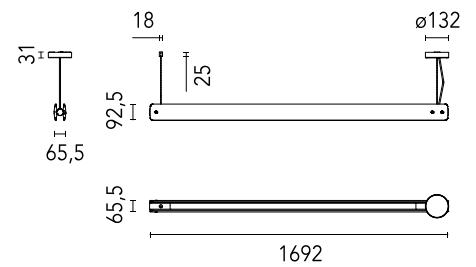

FLOS

D304S01AEEAD1 Wood

Seki-Han Suspension

Designed by Tobia Scarpa, 2025

LED retrofit - 22W - 2700K - CRI> 80

Suspension lamp emitting direct and indirect light with symmetrical and asymmetrical distribution. Features two horizontal ash wood blades joined by chromed metal fittings. Blades rotate around a central tubular light source to allow variable light emission. Custom-developed dimmable linear LED light source. The lamp can also be fitted with standard T8 LED tubes.

Designed by Tobia Scarpa in 1963 and reissued in 2025, Seki-Han is testament to his mastery of design and woodworking expertise. The intricate construction draws on naval techniques to shape two wooden blades that now rotate around the light source, leaving a slender sliver of light visible at all times for a highly poetic effect. The re-edition also introduces an elegant suspension model, identical in design but with a slightly shorter body. In both versions, Seki-Han is a living presence where the immateriality of light meets the tactility of wood.

Are you a professional and your project needs consulting and support?

[BOOK AN APPOINTMENT](#)

Download

[Mounting instructions](#) PDF

[Mounting instructions](#) PDF

Ecodesign and Energy Labelling

This product contains a light source of energy efficiency class D